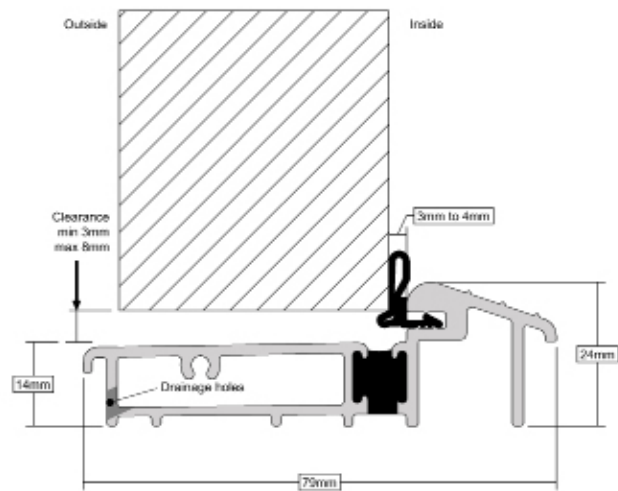

Threshold Guide

Stormguard AM3 Part M Compliant
 available in Gold or Silver
 Open inwards doors

Stormguard AM370 not Part M Compliant
 available in Gold or Silver
 Open inwards doors

Stormguard AM5 Part M Compliant
available in gold or silver
Open outwards doors

Stormguard AM570 not Part M Compliant
available in gold or silver
Open outwards doors

LSW011

Low pvcu threshold sculptured

LSW016

Standard pvcu threshold sculptured

LCW011

Low pvcu threshold chamfered

LCW016

Standard pvcu threshold chamfered