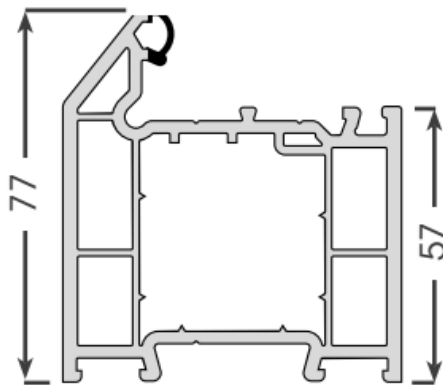

Stormguard AM570 not Part M Compliant
available in gold or silver
Open outwards doors

LSW011

Low pvcu threshold sculptured

LSW016

Standard pvcu threshold sculptured

LCW011

Low pvcu threshold chamfered

LCW016

Standard pvcu threshold chamfered