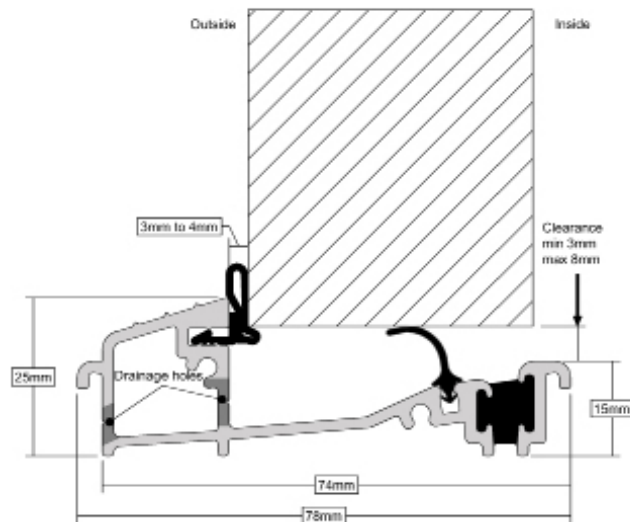

Threshold Guide

Stormguard AM3 Part M Compliant
 available in Gold or Silver
 Open inwards doors

Stormguard AM370 not Part M Compliant
 available in Gold or Silver
 Open inwards doors

Stormguard AM5 Part M Compliant
available in gold or silver
Open outwards doors

Stormguard AM570 not Part M Compliant
available in gold or silver
Open outwards doors

LSW011

Low pvcu threshold sculptured

LSW016

Standard pvcu threshold sculptured

LCW011

Low pvcu threshold chamfered

LCW016

Standard pvcu threshold chamfered