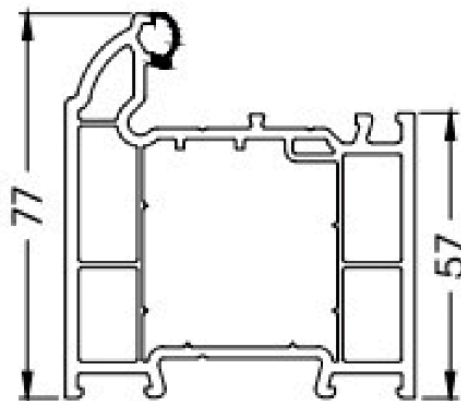

Threshold Guide

Stormguard AM3 Part M Compliant
 available in Gold or Silver
 Open inwards doors

Stormguard AM370 not Part M Compliant
 available in Gold or Silver
 Open inwards doors

Stormguard AM5 Part M Compliant
available in gold or silver
Open outwards doors

Stormguard AM570 not Part M Compliant
available in gold or silver
Open outwards doors

LSW011

Low pvcu threshold sculptured

LSW016

Standard pvcu threshold sculptured

LCW011

Low pvcu threshold chamfered

LCW016

Standard pvcu threshold chamfered