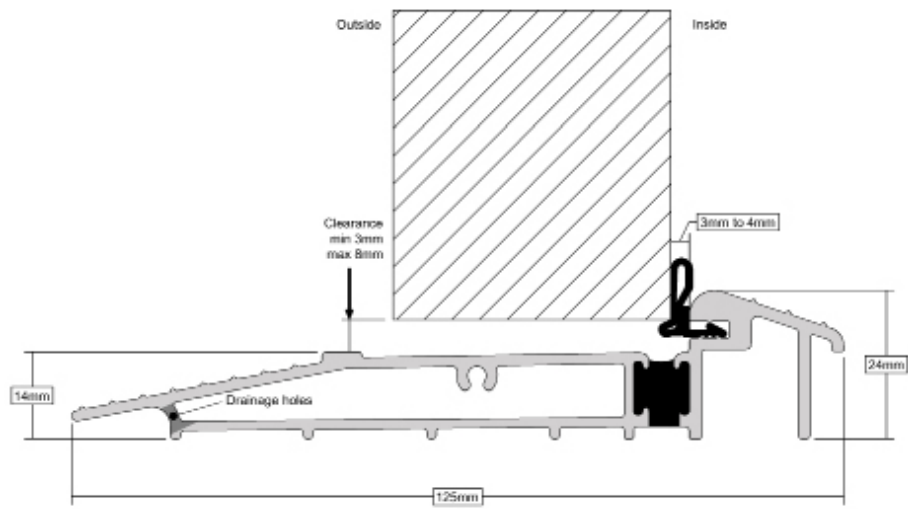

Threshold Guide

Stormguard AM3 Part M Compliant
 available in Gold or Silver
 Open inwards doors

Stormguard AM370 not Part M Compliant
 available in Gold or Silver
 Open inwards doors

Stormguard AM5 Part M Compliant
available in gold or silver
Open outwards doors

Stormguard AM570 not Part M Compliant
available in gold or silver
Open outwards doors

LSW011

Low pvcu threshold sculptured

LSW016

Standard pvcu threshold sculptured

LCW011

Low pvcu threshold chamfered

LCW016

Standard pvcu threshold chamfered