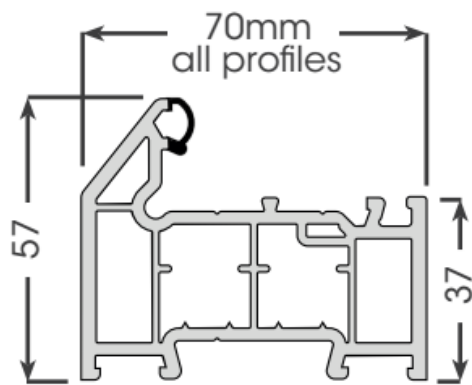

Stormguard AM570 not Part M Compliant
available in gold or silver
Open outwards doors

LSW011

Low pvcu threshold sculptured

LSW016

Standard pvcu threshold sculptured

LCW011

Low pvcu threshold chamfered

LCW016

Standard pvcu threshold chamfered