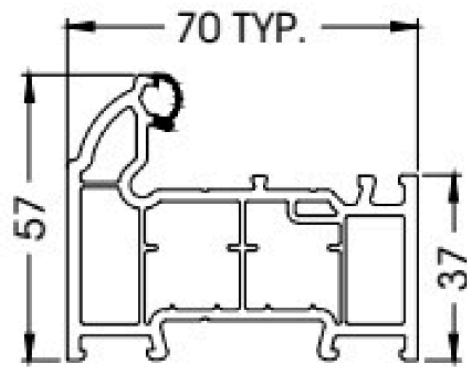

Threshold Guide

Stormguard AM3 Part M Compliant
 available in Gold or Silver
 Open inwards doors

Stormguard AM370 not Part M Compliant
 available in Gold or Silver
 Open inwards doors

Stormguard AM5 Part M Compliant
available in gold or silver
Open outwards doors

Stormguard AM570 not Part M Compliant
available in gold or silver
Open outwards doors

LSW011

Low pvcu threshold sculptured

LSW016

Standard pvcu threshold sculptured

LCW011

Low pvcu threshold chamfered

LCW016

Standard pvcu threshold chamfered