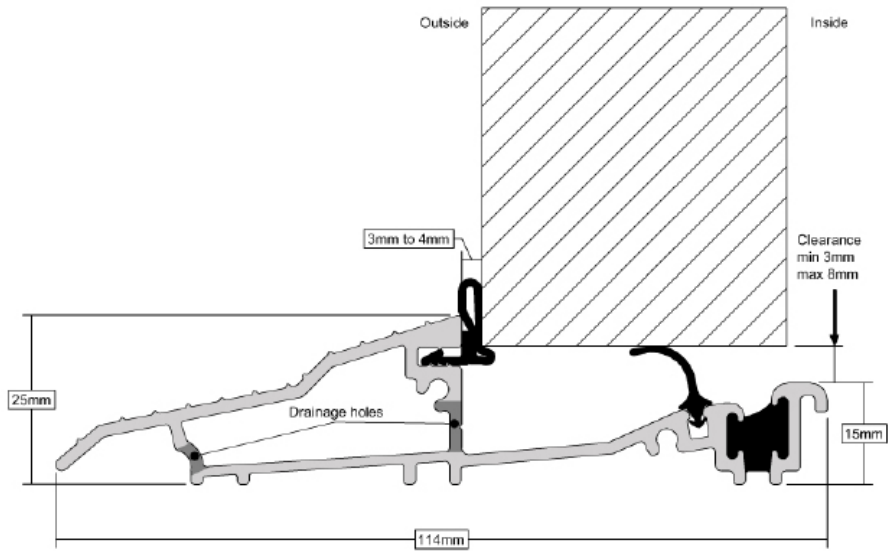

Threshold Guide

Stormguard AM3 Part M Compliant
 available in Gold or Silver
 Open inwards doors

Stormguard AM370 not Part M Compliant
 available in Gold or Silver
 Open inwards doors

Stormguard AM5 Part M Compliant
available in gold or silver
Open outwards doors

Stormguard AM570 not Part M Compliant
available in gold or silver
Open outwards doors

LSW011

Low pvcu threshold sculptured

LSW016

Standard pvcu threshold sculptured

LCW011

Low pvcu threshold chamfered

LCW016

Standard pvcu threshold chamfered